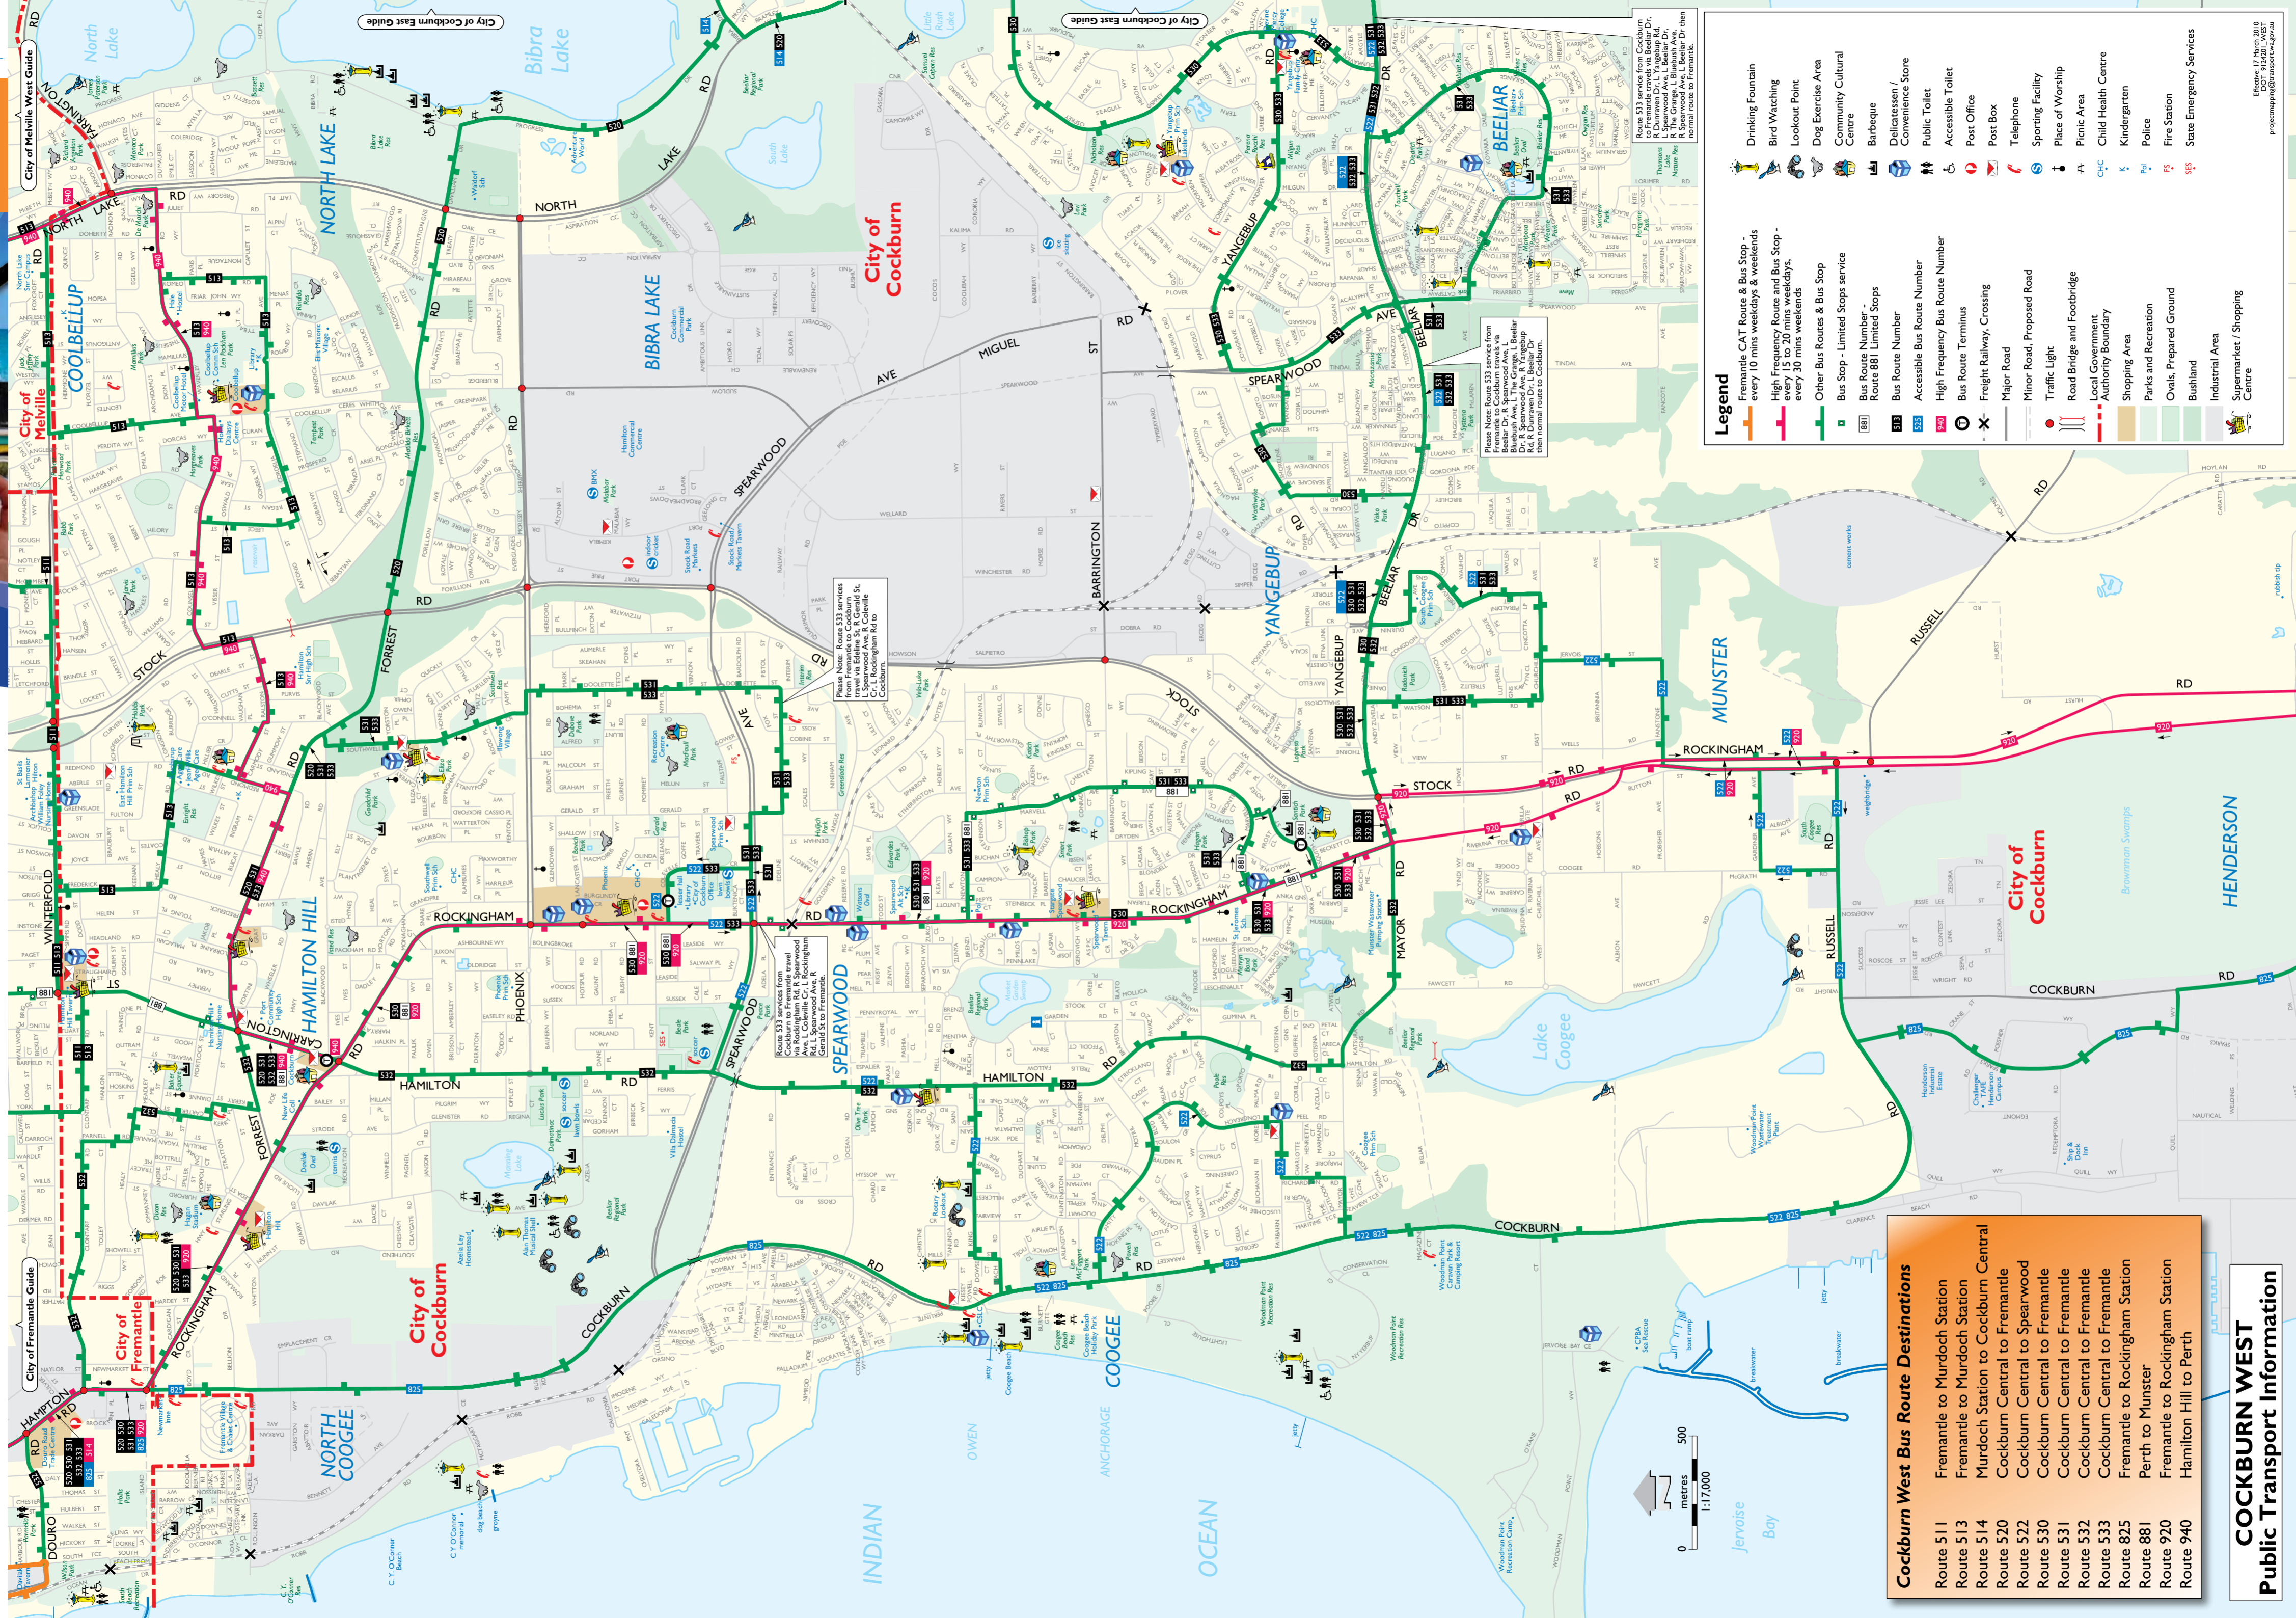

WEST City of Cockburn Local TravelSmart Guide

Effective March 2010

be active cockburn

Your guide for walking, cycling and using public transport in the City of Cockburn

Further information
To find out more about travel alternatives or how to promote them, please contact the following organisations.

Legend

- Fremantle CAT Route & Bus Stop - every 10 mins weekdays & weekends
- High Frequency Route and Bus Stop - every 15 to 20 mins weekdays, every 30 mins weekends
- Other Bus Routes & Bus Stop
- Bus Stop - Limited Stops service
- Bus Route Number - Route 881 Limited Stops
- Bus Route Number
- Accessible Bus Route Number
- High Frequency Bus Route Number
- Bus Route Terminus
- Freight Railway, Crossing
- Minor Road, Proposed Road
- Traffic Light
- Road Bridge and Footbridge
- Local Government
- Authority Boundary
- Shopping Area
- Parks and Recreation
- Ovals, Prepared Ground
- Bushland
- Supermarket / Shopping Centre
- Drinking Fountain
- Bird Watching
- Lookout Point
- Dog Exercise Area
- Community Cultural Centre
- Barbecue
- Delicatessen / Convenience Store
- Public Toilet
- Accessible Toilet
- Post Office
- Post Box
- Telephone
- Sporting Facility
- Place of Worship
- Picnic Area
- Child Health Centre
- Kindergarten
- Police
- Fire Station
- State Emergency Services