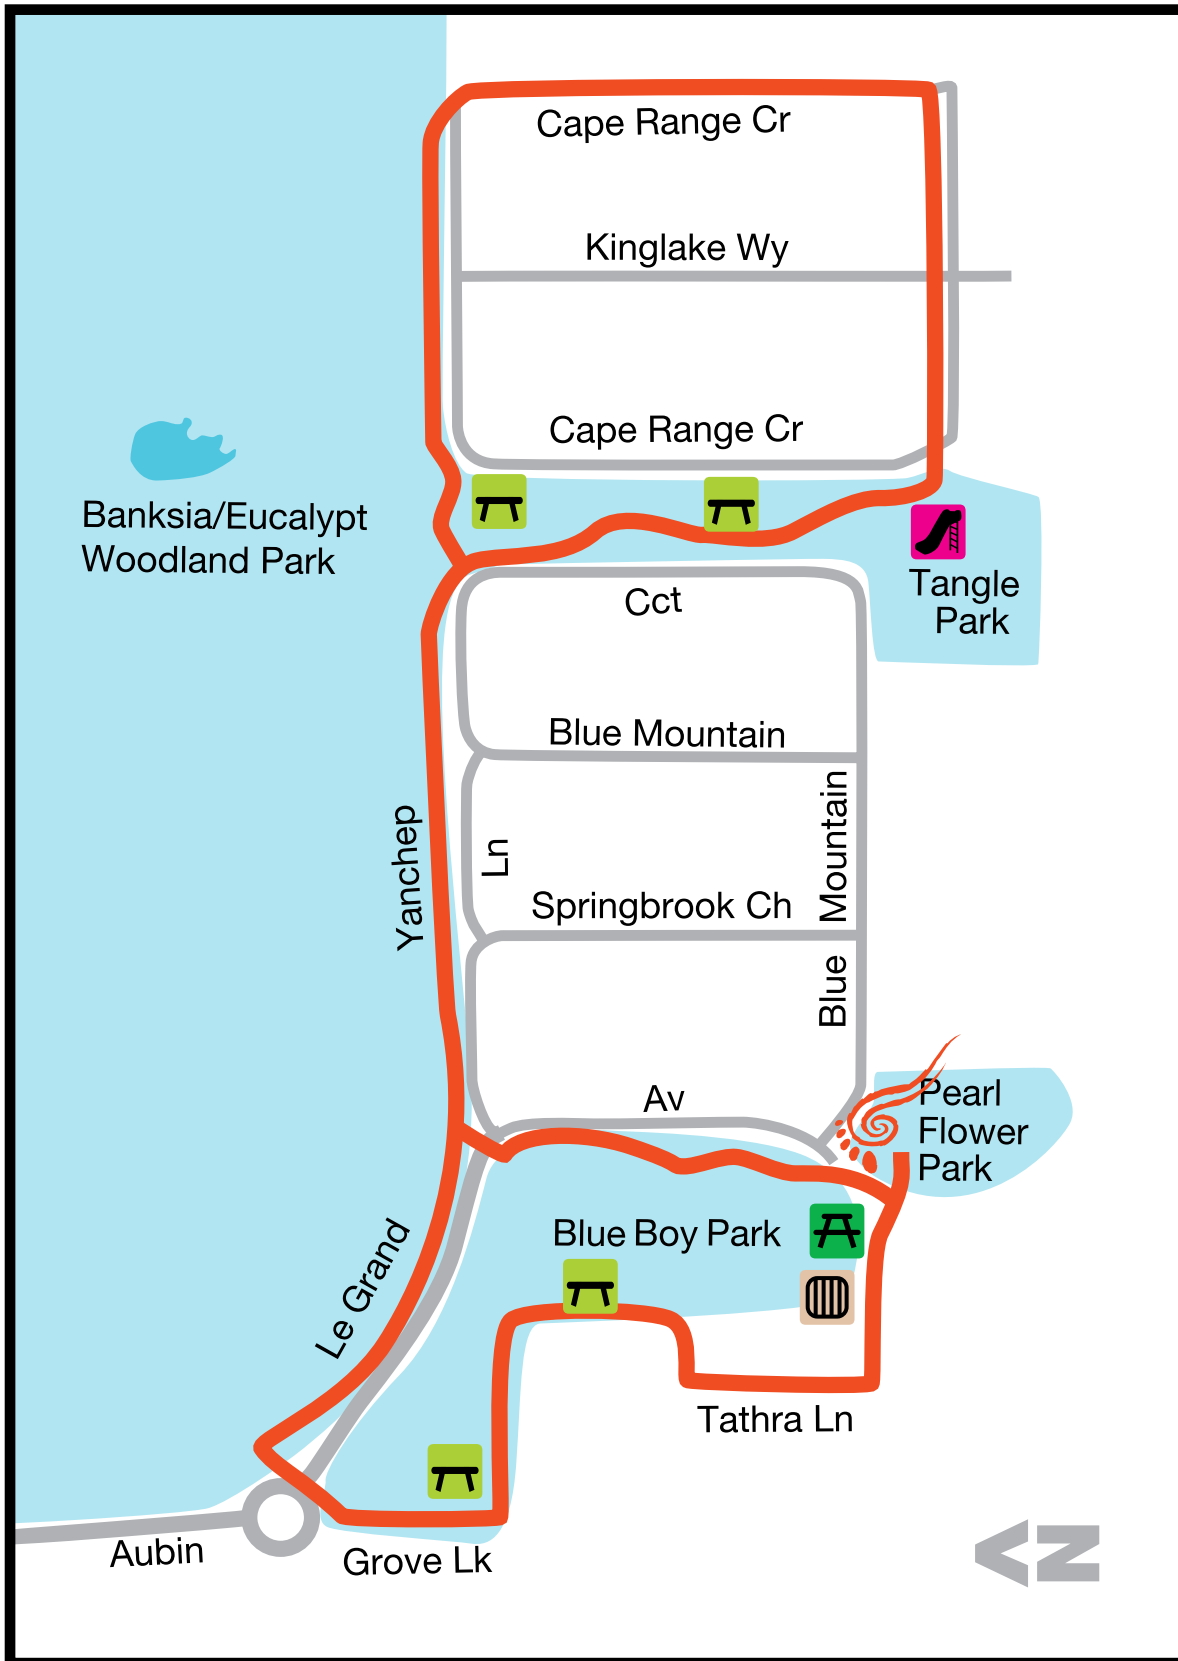

Aubin Grove

Length: 2.1km
Time: 23 mins
Steps: 2,300

-  Drinking fountain
-  Playground
-  Toilets
-  Bus/train stop
-  Picnic area
-  Parking
-  BBQ
-  Rest stop
-  Place of interest
-  Exercise equipment
-  Start here

This map forms part of the Be Active Cockburn Walking Groups program, which is supported by Heart Foundation Walking. Heart Foundation Walking is Australia's largest network of free community based walking groups coordinated locally by the City of Cockburn.